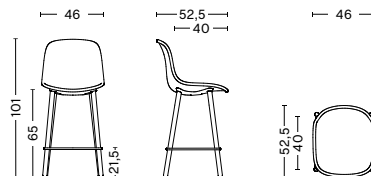

DIMENSIONS

LOW

WIDTH / 46 cm / 18.1"

DEPTH / 52,5 cm / 20.7"

HEIGHT / 101,5 cm / 40"

SEAT HEIGHT / 65 cm / 25.6"

SEAT DEPTH / 40 cm / 15.7"

HIGH

WIDTH / 46 cm / 18.1"

DEPTH / 52,5 cm / 20.7"

HEIGHT / 111,5 cm / 43.9"

SEAT HEIGHT / 75 cm / 29.5"

SEAT DEPTH / 40 cm / 15"

GLIDERS

PLASTIC GLIDER / Standard on all variants. Suitable for all floorings that are not too sensitive.