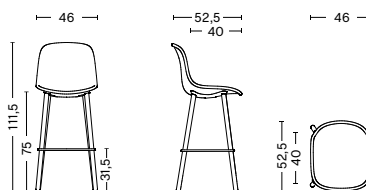

DIMENSIONS

LOW

WIDTH / 46 cm / 18.1"

DEPTH / 52,5 cm / 20.7"

HEIGHT / 101,5 cm / 40"

SEAT HEIGHT / 65 cm / 25.6"

SEAT DEPTH / 40 cm / 15.7"

HIGH

WIDTH / 46 cm / 18.1"

DEPTH / 52,5 cm / 20.7"

HEIGHT / 111,5 cm / 43.9"

SEAT HEIGHT / 75 cm / 29.5"

SEAT DEPTH / 40 cm / 15"

GLIDERS

PLASTIC GLIDER / Standard on all variants. Suitable for all floorings that are not too sensitive.